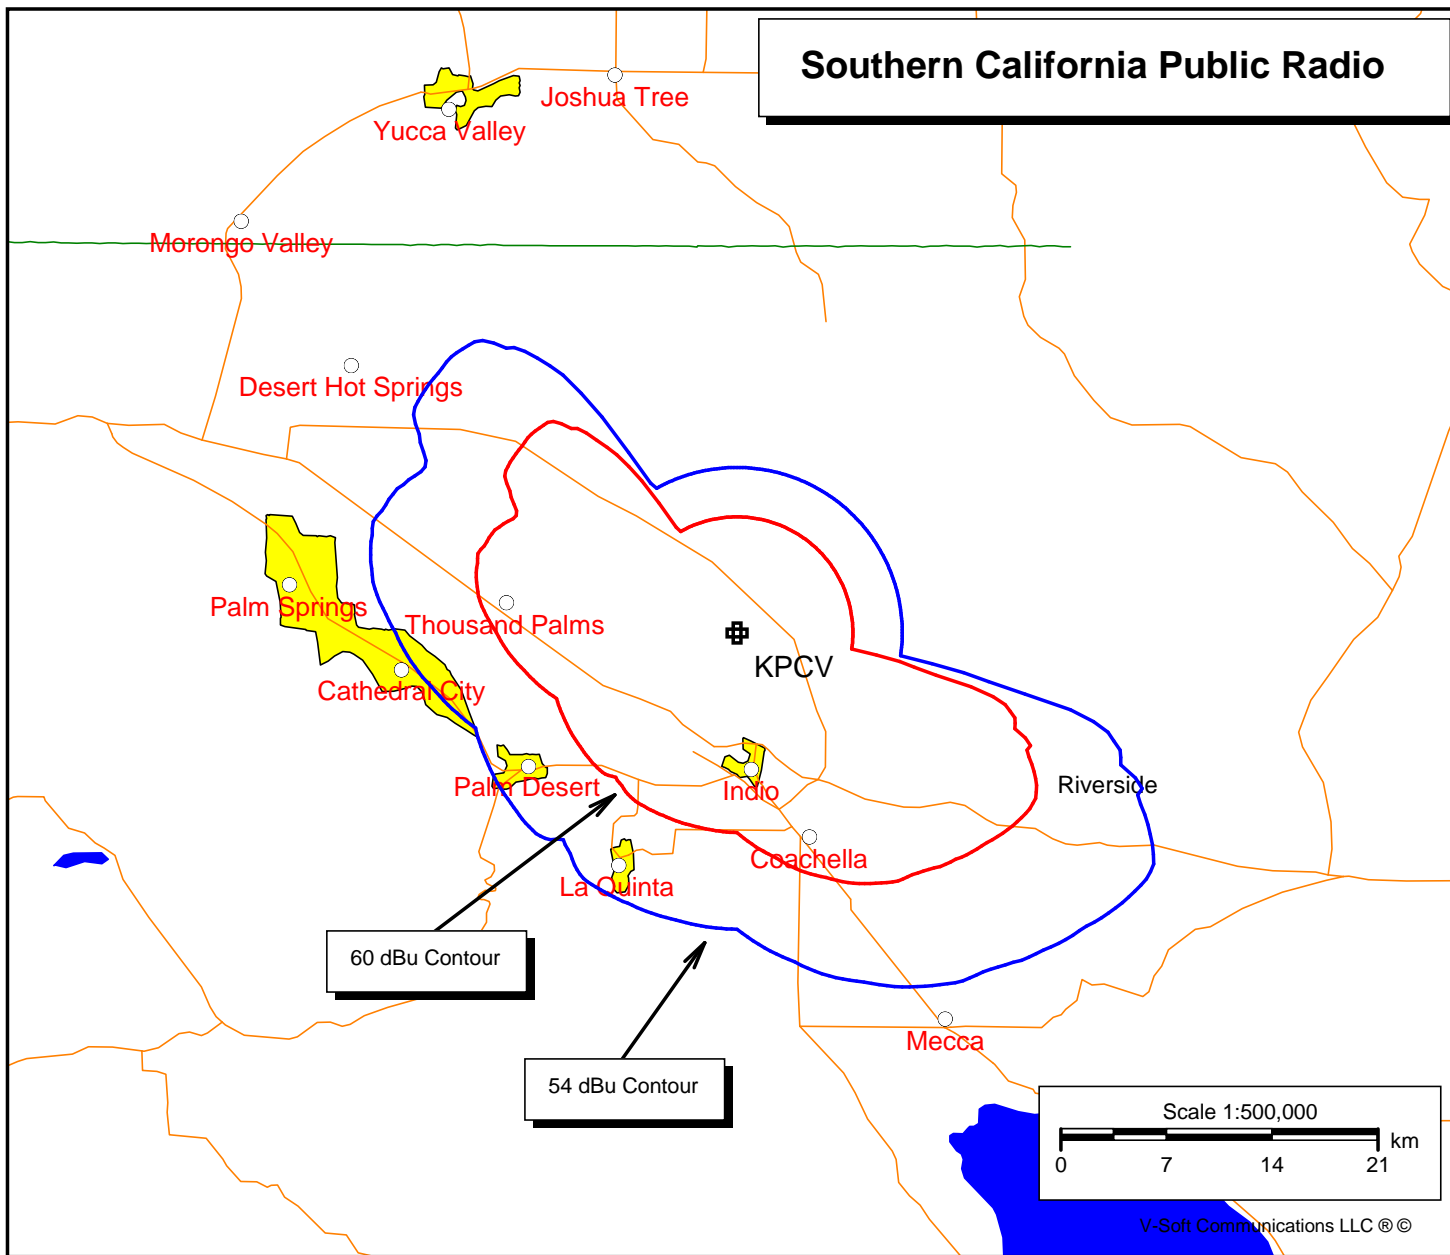

**KPCV**

BLED20041108AAK  
Latitude: 33-48-08 N  
Longitude: 116-13-30 W  
ERP: 0.34 kW  
Channel: 212  
Frequency: 90.3 MHz  
AMSL Height: 539.6 m  
Elevation: 527.3 m  
Horiz. Pattern: Directional  
Vert. Pattern: No

**Southern California Public Radio**

60 dBu Contour

54 dBu Contour