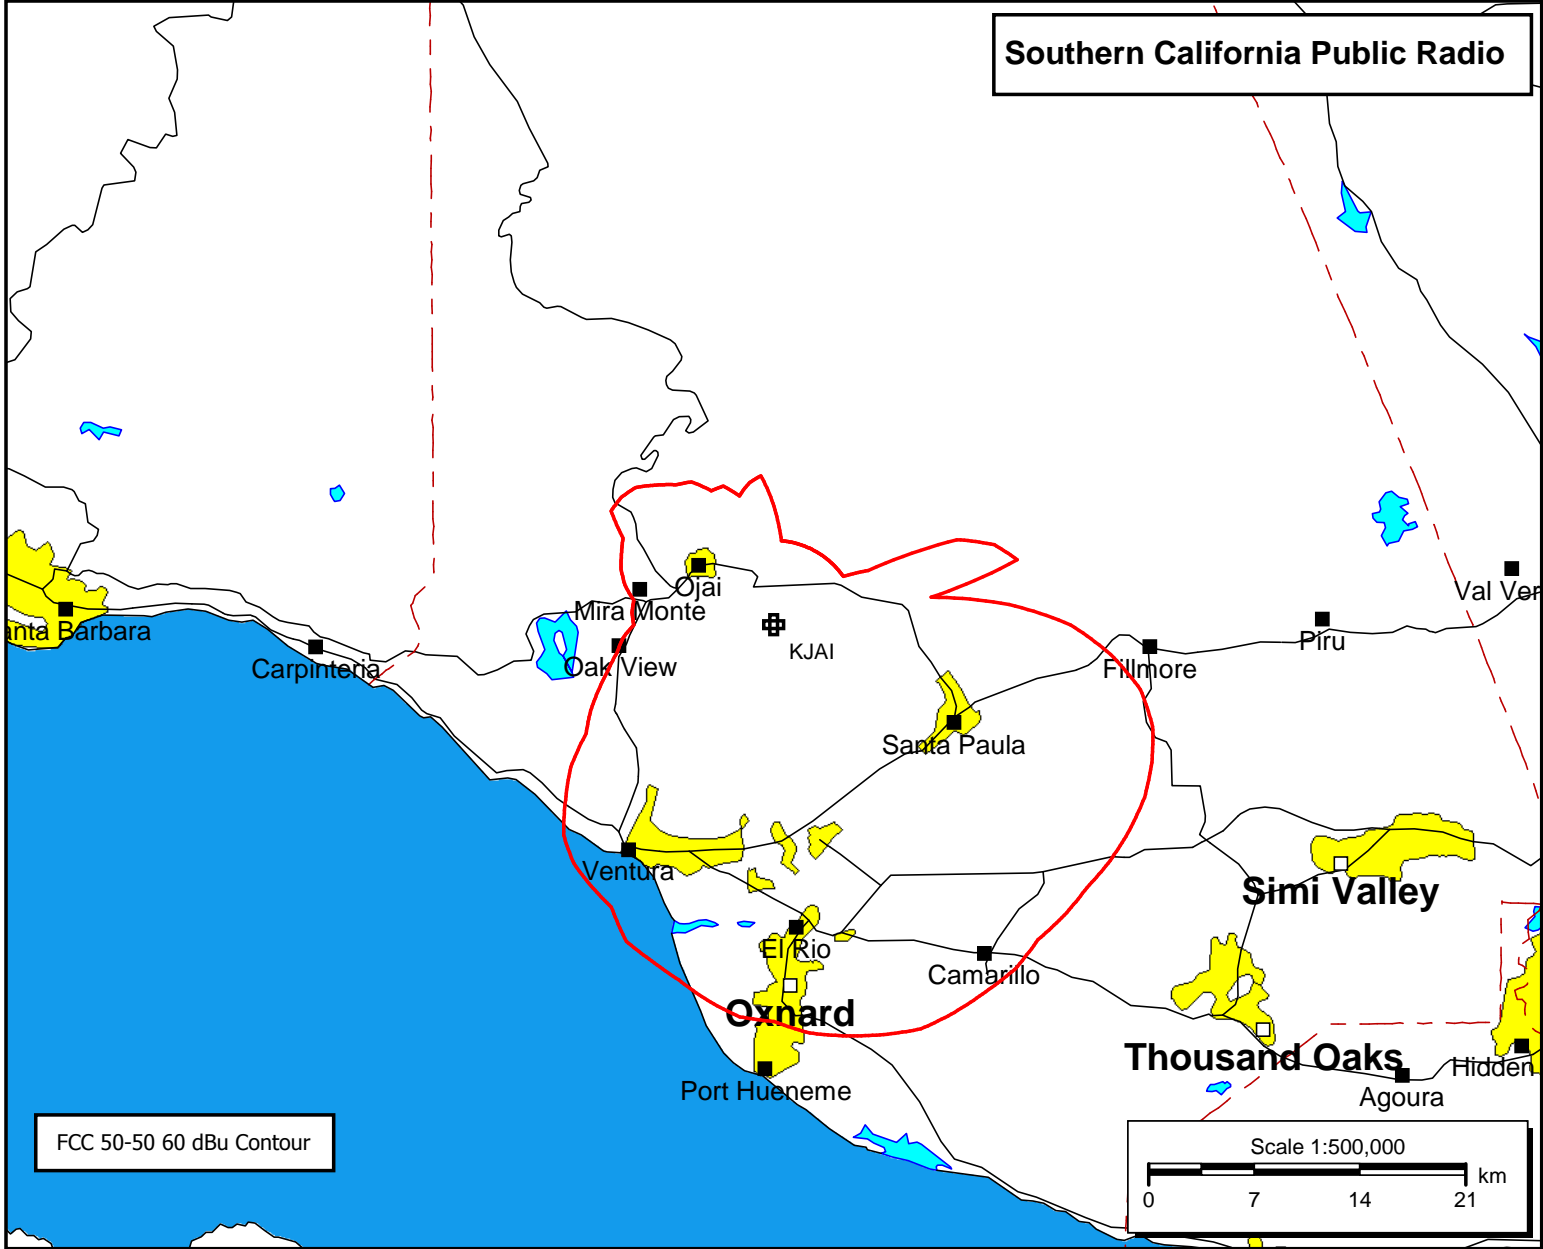

**Southern California Public Radio**

**KJAI**  
BLED20030305AAI  
Latitude: 34-24-45 N  
Longitude: 119-11-16 W  
ERP: 0.097 kW  
Channel: 208  
Frequency: 89.5 MHz  
AMSL Height: 885.0 m  
Elevation: 855.0 m  
HAAT: 403.0 m  
Horiz. Pattern: Directional  
Vert. Pattern: No  
Prop Model: None

FCC 50-50 60 dBu Contour